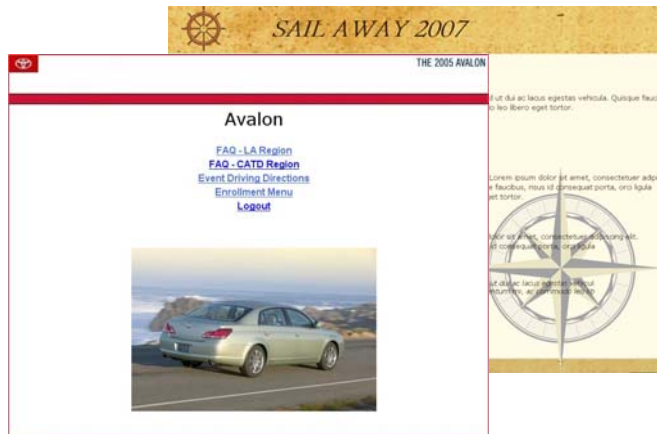

Event Registration & Planning

PLANNING FOR 50 OR 5,000?

When you need a dynamic, real-time enrollment site for your programs, CRT has it!

Eliminate the huge expense of creating a new site with different suppliers for every new program.