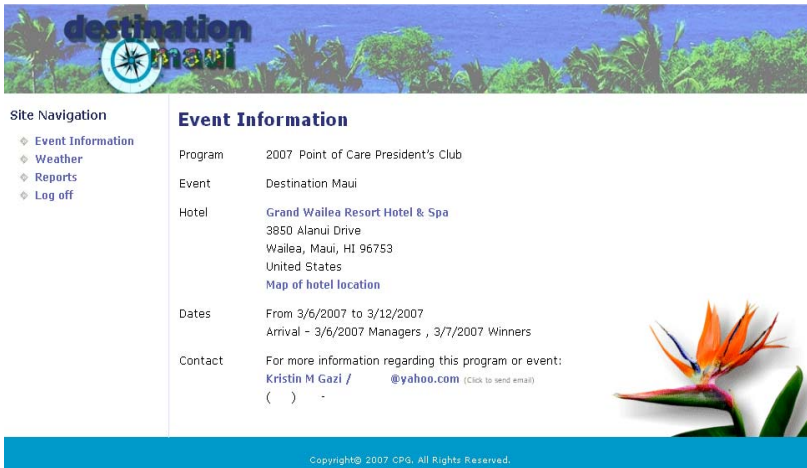

Event Registration & Planning

PLANNING FOR 50 OR 5,000?

When you need a dynamic, real-time enrollment site for your programs, CRT has it!

Eliminate the huge expense of creating a new site with different suppliers for every new program.

Let CRT create a customized system for you and then simply update it as your future needs change.

CRT ensures the accuracy of enrollment data and easily distribute it to you and/or any of your event management suppliers.