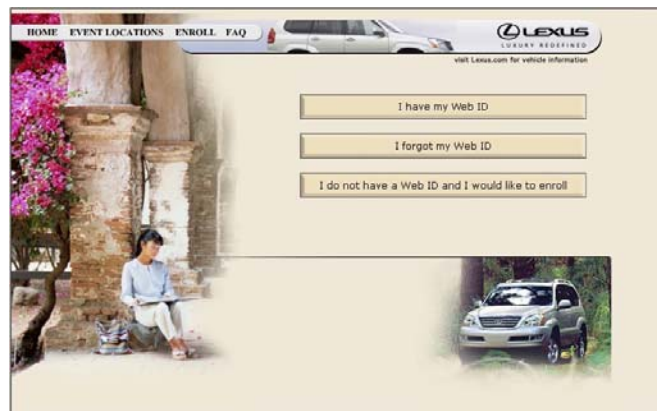

Event Registration & Planning

PLANNING FOR 50 OR 5,000?

When you need a dynamic, real-time enrollment site for your programs, CRT has it!

Eliminate the huge expense of creating a new site with different suppliers for every new program.

Let CRT create a customized system for you and then simply update it as your future needs change.

CRT ensures the accuracy of enrollment data and easily distribute it to you and/or any of your event management suppliers.

The user-friendly interface makes it easy for everyone to use and understand.

- Eliminates Overbooking
- Real Time Reports
- Graphically Rich
- Simple or Complex
- User-friendly Interface
- Customized Design
- Quick Programming Updates
- Hosted